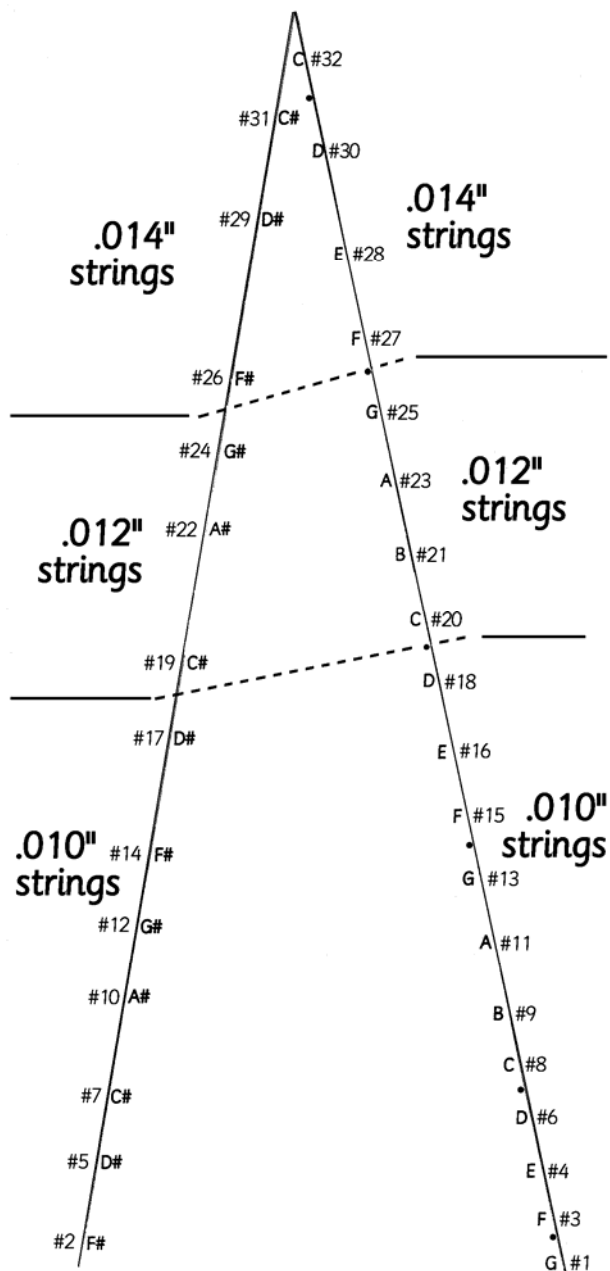

DELUXE BOWED PSALTERY STRINGING CHART

PSALSTRG Full set of 32 strings for Psaltery

String	Size	Note	Code
1	.010	G6	BALL010
2	.010	F6#	BALL010
3	.010	F6	BALL010
4	.010	E6	BALL010
5	.010	D6#	BALL010
6	.010	D6	BALL010
7	.010	C6#	BALL010
8	.010	C6	BALL010
9	.010	B5	BALL010
10	.010	A5#	BALL010
11	.010	A5	BALL010
12	.010	G5#	BALL010
13	.010	G5	BALL010
14	.010	F5#	BALL010
15	.010	F5	BALL010
16	.010	E5	BALL010
17	.010	D5#	BALL010
18	.010	D5	BALL010
19	.012	C5#	BALL012
20	.012	C5	BALL012
21	.012	B4	BALL012
22	.012	A4#	BALL012
23	.012	A4	BALL012
24	.012	G4#	BALL012
25	.012	G4	BALL012
26	.014	F4#	BALL014
27	.014	F4	BALL014
28	.014	E4	BALL014
29	.014	D4#	BALL014
30	.014	D4	BALL014
31	.014	C4#	BALL014
32	.014	C4	BALL014

NOTE: If purchasing replacement strings from another source, ask for "ball-end" guitar strings in the diameters shown above. They should be available at most music stores.

MUSICMAKER'S KITS, INC
PO Box 2117
Stillwater, MN 55082
(651) 439-9120
www.musikit.com